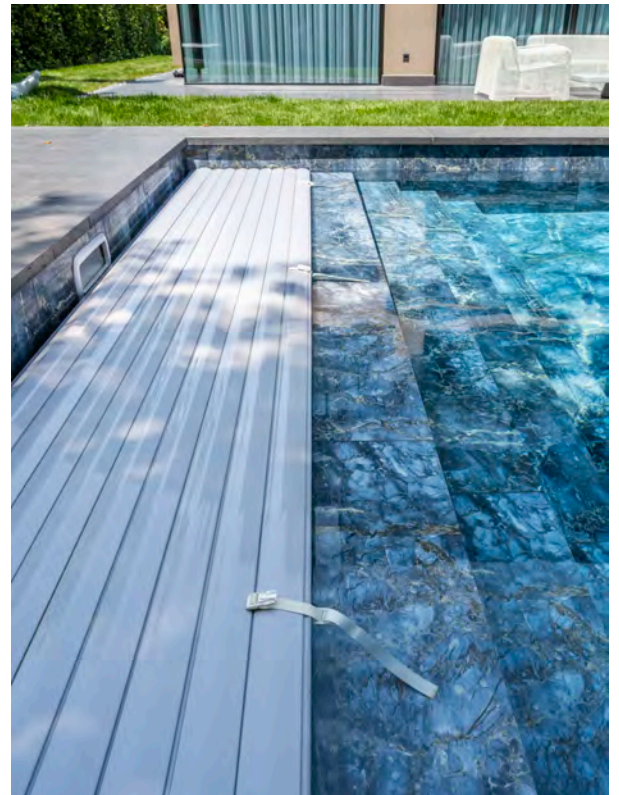

Submerged Type Pool Cover

The most aesthetic option of our product family.
IP68 and 24 V engine

Switch ayarlı otomatik panjur

Lamel Colour Options

White

Grey

Beige

SUBMERGED TYPE COVER (WITH SWITHC REGULATION)