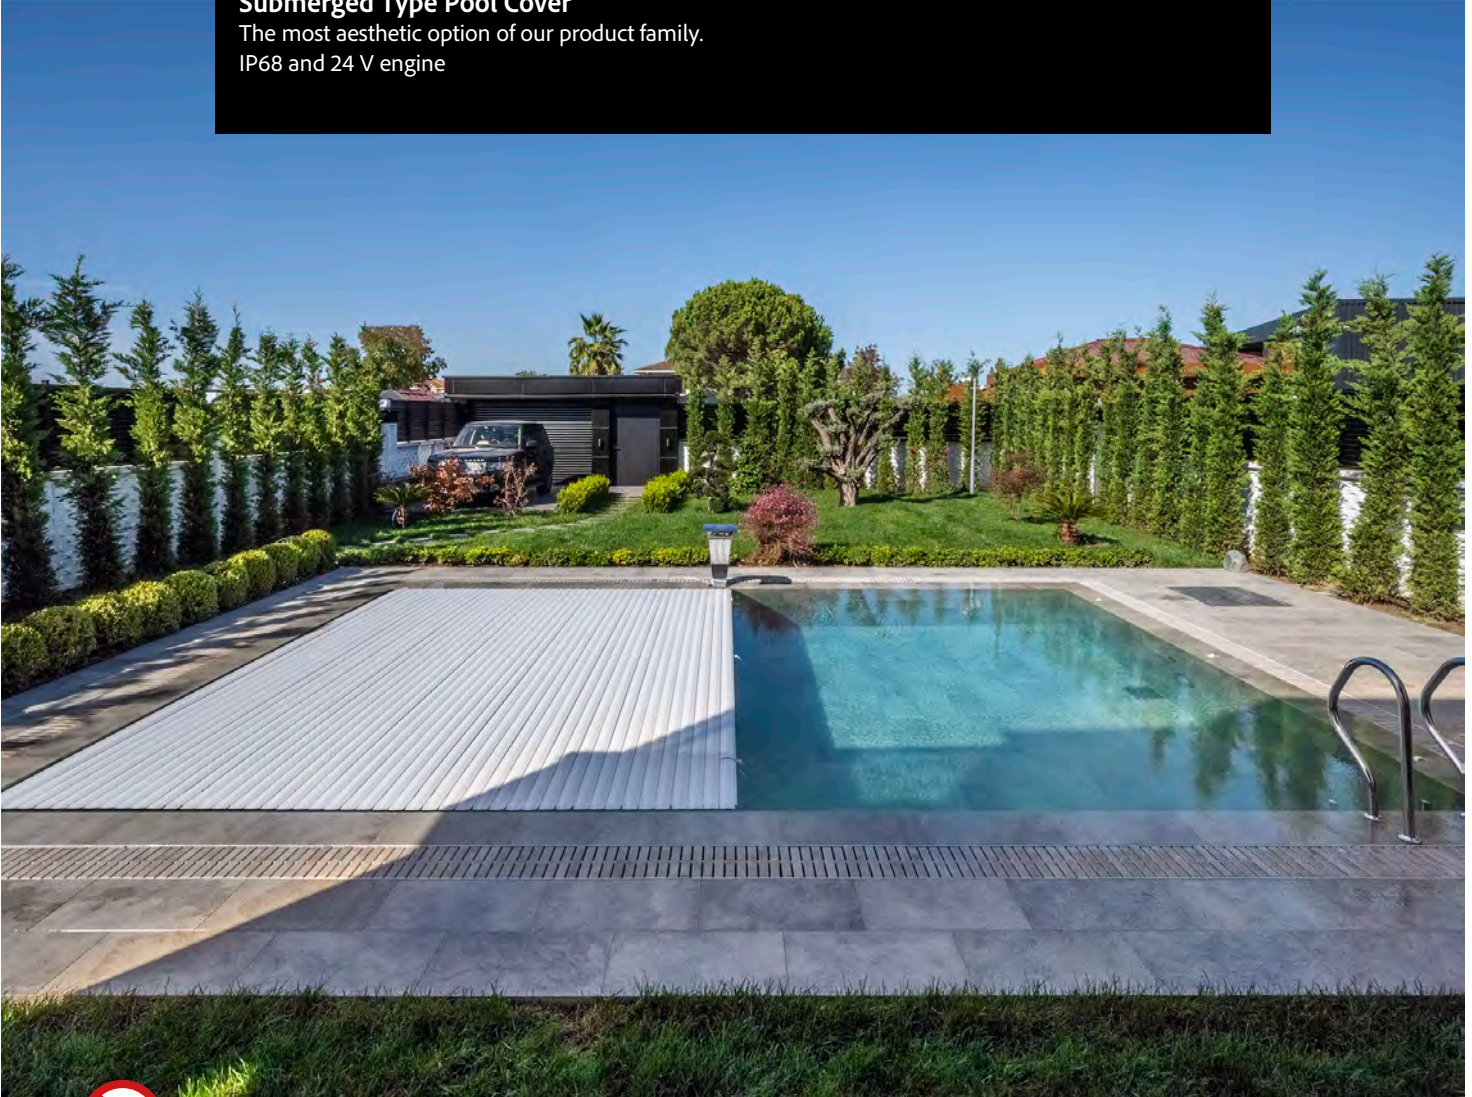

Secret - Submerged Type

Submerged Type Pool Cover

The most aesthetic option of our product family.
IP68 and 24 V engine

Switch ayarlı otomatik panjur

Lamel Colour Options

White

Grey

Beige