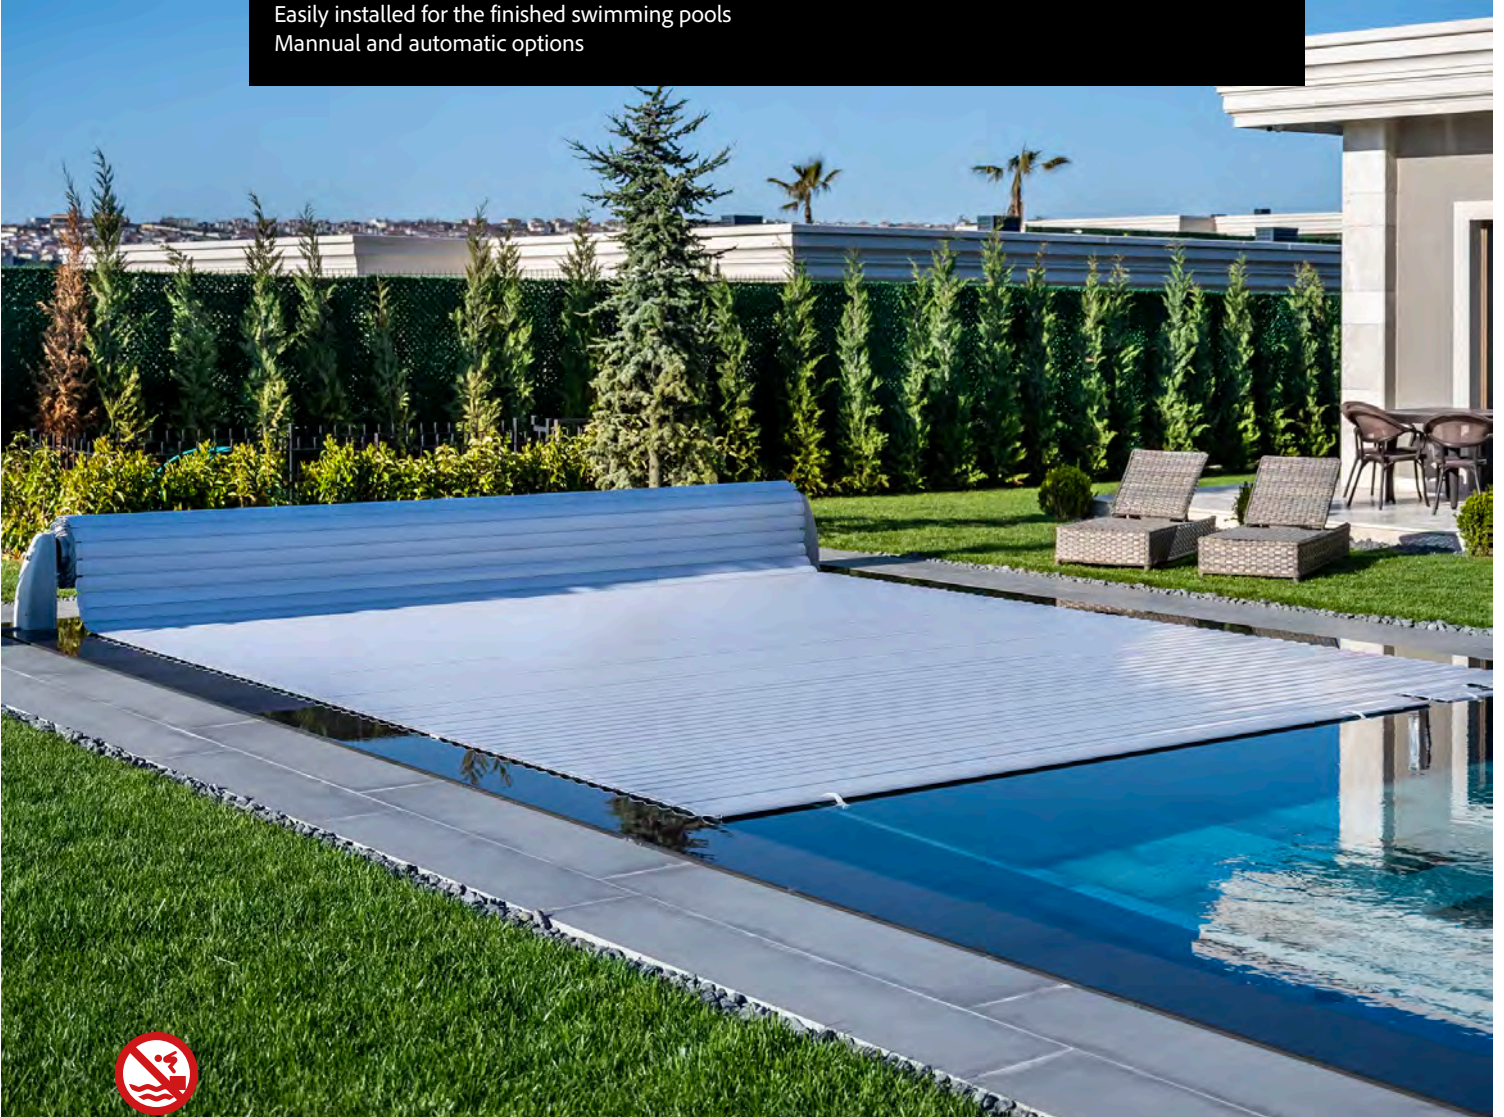

PRICE LISTS CATALOGUE

AUTOMATIC POOL COVER

2024

Pool Office
Innovative Pool Systems

Marquise - Roller Type

Above Pool Type Pool Cover

Fast and easy installation
Easily installed for the finished swimming pools
Manual and automatic options

Switch regulation

Electric box for 24V motor

24 V Becker motor with swithc regulation

Lamel Colour Options

Marquise - Roller Type

ABOVE POOL TYPE COVER (WITH SWITCH REGULATION)

WIDTH OF THE POOL

LENGTH OF THE POOL

Prestige - Light Bench

Above Pool Type Pool Cover

Fast and easy installation

Easily installed for the finished swimming pools

Manual and automatic options

Lamel Colour Options

White

Grey